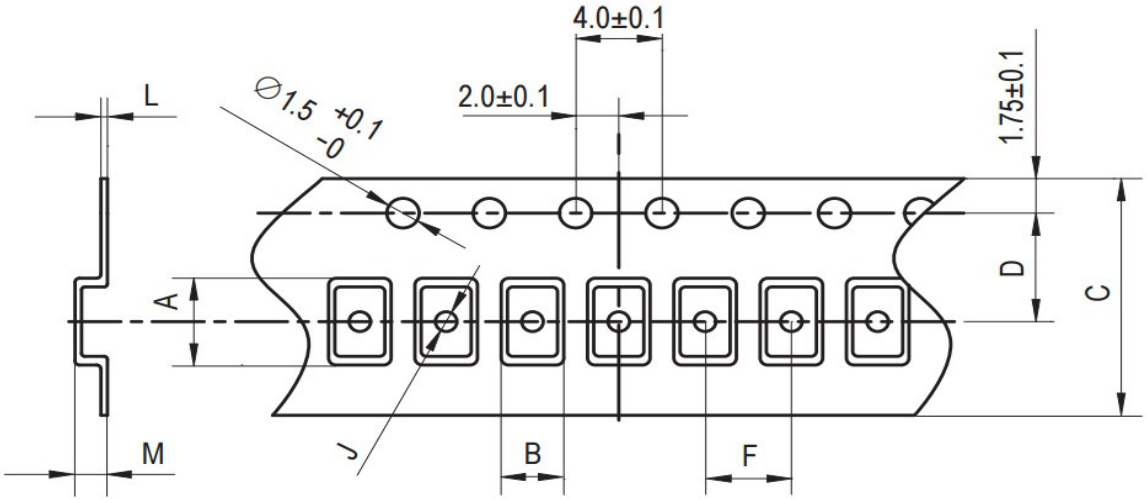

REVISIONS			
REV	DESCRIPTION	DATE	APPROVED

A	B	C	D	F	J	L	M	Reel Dia.	Qty/Reel
3.4	2.7	8.0	3.5	4.0	1.0	0.25	1.4	178	1000pcs

ECS INC. INTERNATIONAL
 1105 S. Ridgeview
 Olathe, KS 66062
 (913) 782-7787

TITLE
ECS-327KE Tape Specification

SIZE A	DWG NO.	REV -
-----------	---------	----------

Dimensions in mm	CAGE CODE: 1G8B7	SHEET 1 OF 1
-------------------------	------------------	--------------